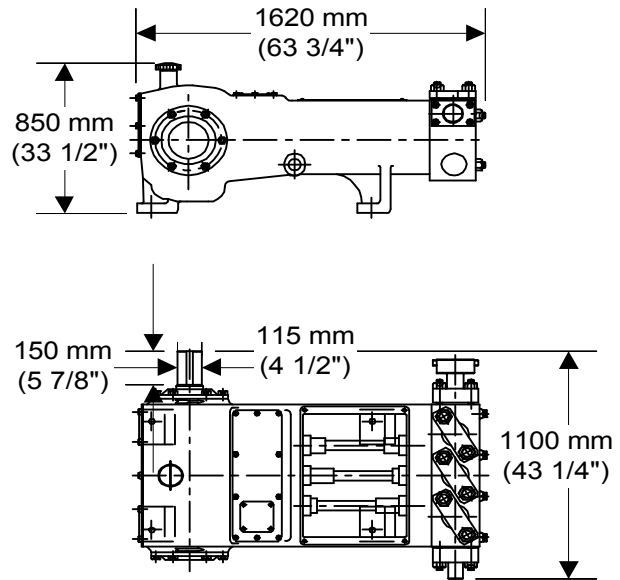

Specifications:

Stroke Length: in. (mm)	5 (125)
Rated power at 400 RPM: hp (kw)	200 (149)
Rated Plunger Load: lbs. (Kg)	11750 (5329)
Maximum discharge working pressure: psi (bar)	
"L" Series	1978 (136)
"M" Series	4885 (337)
"H" Series	11821 (815)
Oil Capacity: gallons (liters)	
Crankcase	8 (30)
Weight: lbs. (kg)	
Pump only	4500 (2041)

Optional Accessories:

- Packing lubrication
- Positive crankcase lubrication
- Non-emission liner

NOTE: Dimensional information provided as a reference only.
Please consult factory for certified drawings.

* Flows are based on 100% volumetric efficiency.
Positive crankcase lubrication is required on speeds less than 150 RPM.
Consult factory for continuous service speeds in excess of 450 RPM.

	Plgr. Dia. (in.)	Plgr. Area (in²)	BPD per GPR	Max Pres. psi	150 RPM		200 RPM		250 RPM		300 RPM		350 RPM		400 RPM		
					GPM	BPD	GPM	BPD	GPM	BPD	GPM	BPD	GPM	BPD	GPM	BPD	
2200-L	4	12.57	0.803	27.53	935	120	4129	161	5506	201	6882	241	8259	281	9635	321	11012
	3 1/2	9.621	0.615	21.08	1221	92	3162	123	4215	154	5269	184	6323	215	7377	246	8431
	3 3/8	8.946	0.572	19.60	1313	86	2940	114	3920	143	4900	171	5880	200	6860	229	7839
	3	7.069	0.452	15.49	1662	68	2323	90	3097	113	3871	135	4646	158	5420	181	6194
	2 3/4	5.940	0.380	13.01	1978	57	1952	76	2602	95	3253	114	3904	133	4554	152	5205
2200-M	2 1/2	4.909	0.314	10.75	2394	47	1613	63	2151	78	2688	94	3226	110	3764	125	4301
	2 3/8	4.430	0.283	9.71	2652	42	1456	57	1941	71	2426	85	2912	99	3397	113	3882
	2 1/8	3.547	0.227	7.77	3313	34	1165	45	1554	57	1942	68	2331	79	2719	91	3108
	2	3.142	0.201	6.88	3740	30	1032	40	1376	50	1721	60	2065	70	2409	80	2753
	1 3/4	2.405	0.154	5.27	4885	23	790	31	1054	38	1317	46	1581	54	1844	61	2108
2200-H	1 5/8	2.074	0.133	4.54	5666	20	682	27	909	33	1136	40	1363	46	1590	53	1817
	1 1/2	1.767	0.113	3.87	6649	17	581	23	774	28	968	34	1161	40	1355	45	1549
	1 3/8	1.485	0.095	3.25	7913	14	488	19	651	24	813	28	976	33	1139	38	1301
	1 1/4	1.227	0.078	2.69	9575	12	403	16	538	20	672	24	807	27	941	31	1075
	1 1/8	0.994	0.064	2.18	11821	10	327	13	436	16	544	19	653	22	762	25	871

Head Office:
6120 Davies Road
Edmonton, AB
T6E 4M9

Phone: (780) 485-2010 • Toll Free: (866) 707-7867
Fax: (780) 485-1938
• Calgary • Drayton Valley • Lethbridge
www.rotatingright.com