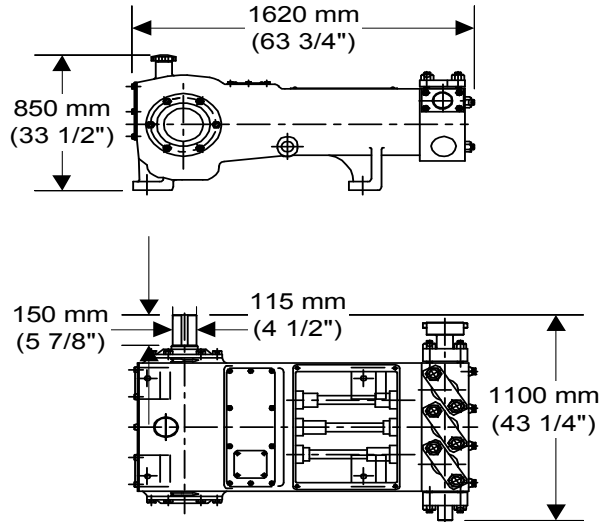

ROTATING RIGHT

WEATHERFORD

Weatherford®
Industrial Pumps

2200

Triplex Plunger Pump

Specifications:

Stroke Length: mm (in.)	125 (5)
Rated power at 400 RPM: kw (hp)	149 (200)
Rated Plunger Load: kg (lbs.)	5329 (11750)
Maximum discharge working pressure: MPa (psi)	
"L" Series	14 (1971)
"M" Series	33 (4769)
"H" Series	79 (11483)
Oil Capacity: liters (gallons)	
Crankcase	30 (8)
Weight: kg (lbs.)	
Pump only	2041 (4500)
Optional Accessories:	
Packing lubrication	
Positive crankcase lubrication	
Non-emission liner	

Specifications:

Stroke Length: in. (mm)	5 (125)
Rated power at 400 RPM: hp (kw)	200 (149)
Rated Plunger Load: lbs. (Kg)	11750 (5329)
Maximum discharge working pressure: psi (bar)	
"L" Series	1978 (136)
"M" Series	4885 (337)
"H" Series	11821 (815)
Oil Capacity: gallons (liters)	
Crankcase	8 (30)
Weight: lbs. (kg)	
Pump only	4500 (2041)